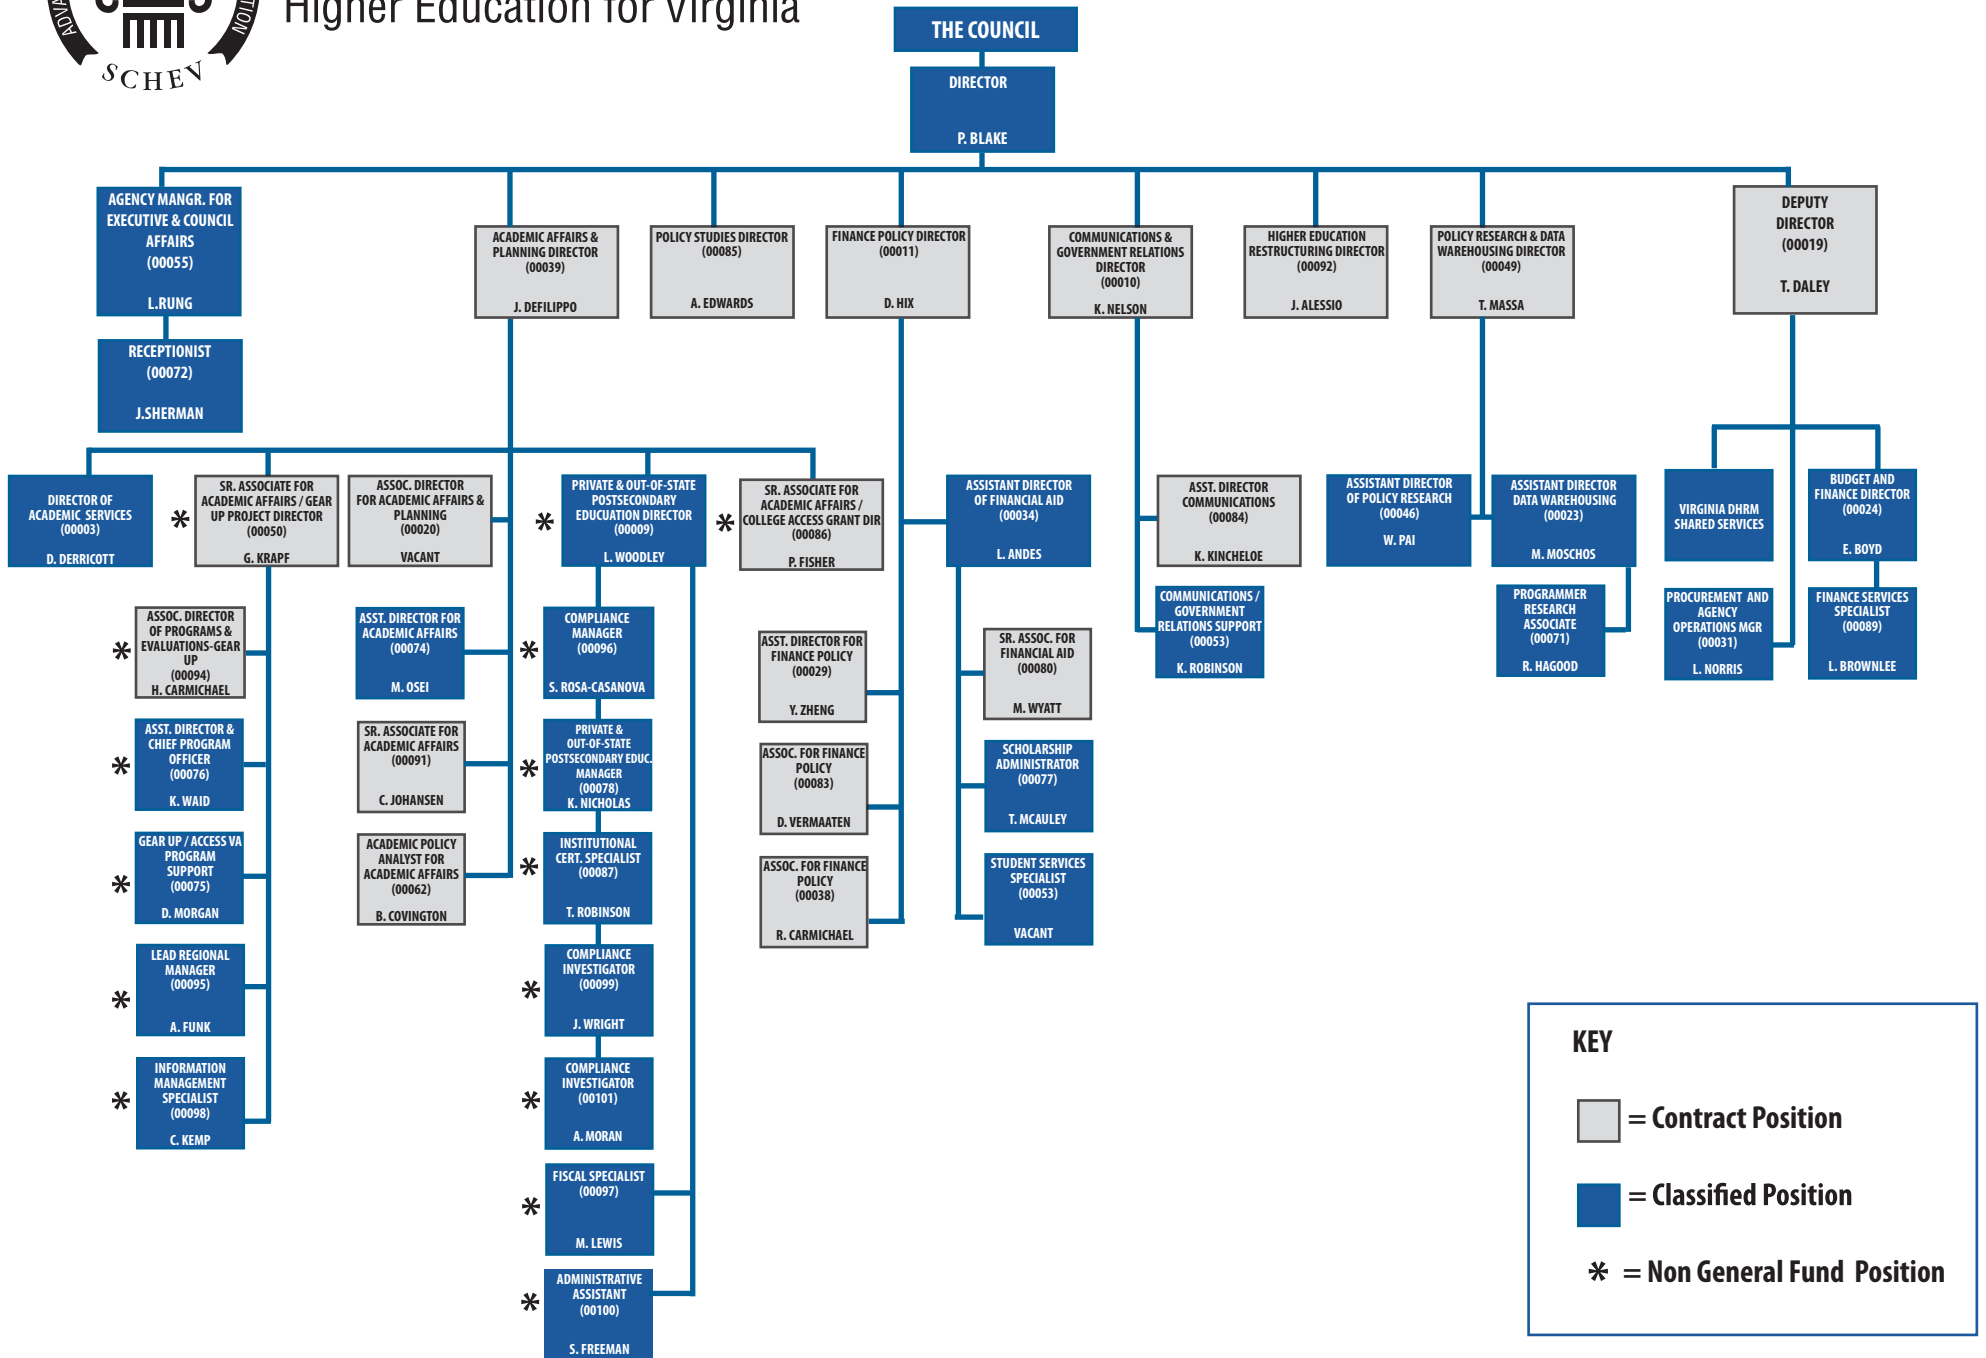

State Council of Higher Education for Virginia

KEY

- = Contract Position
- = Classified Position
- * = Non General Fund Position