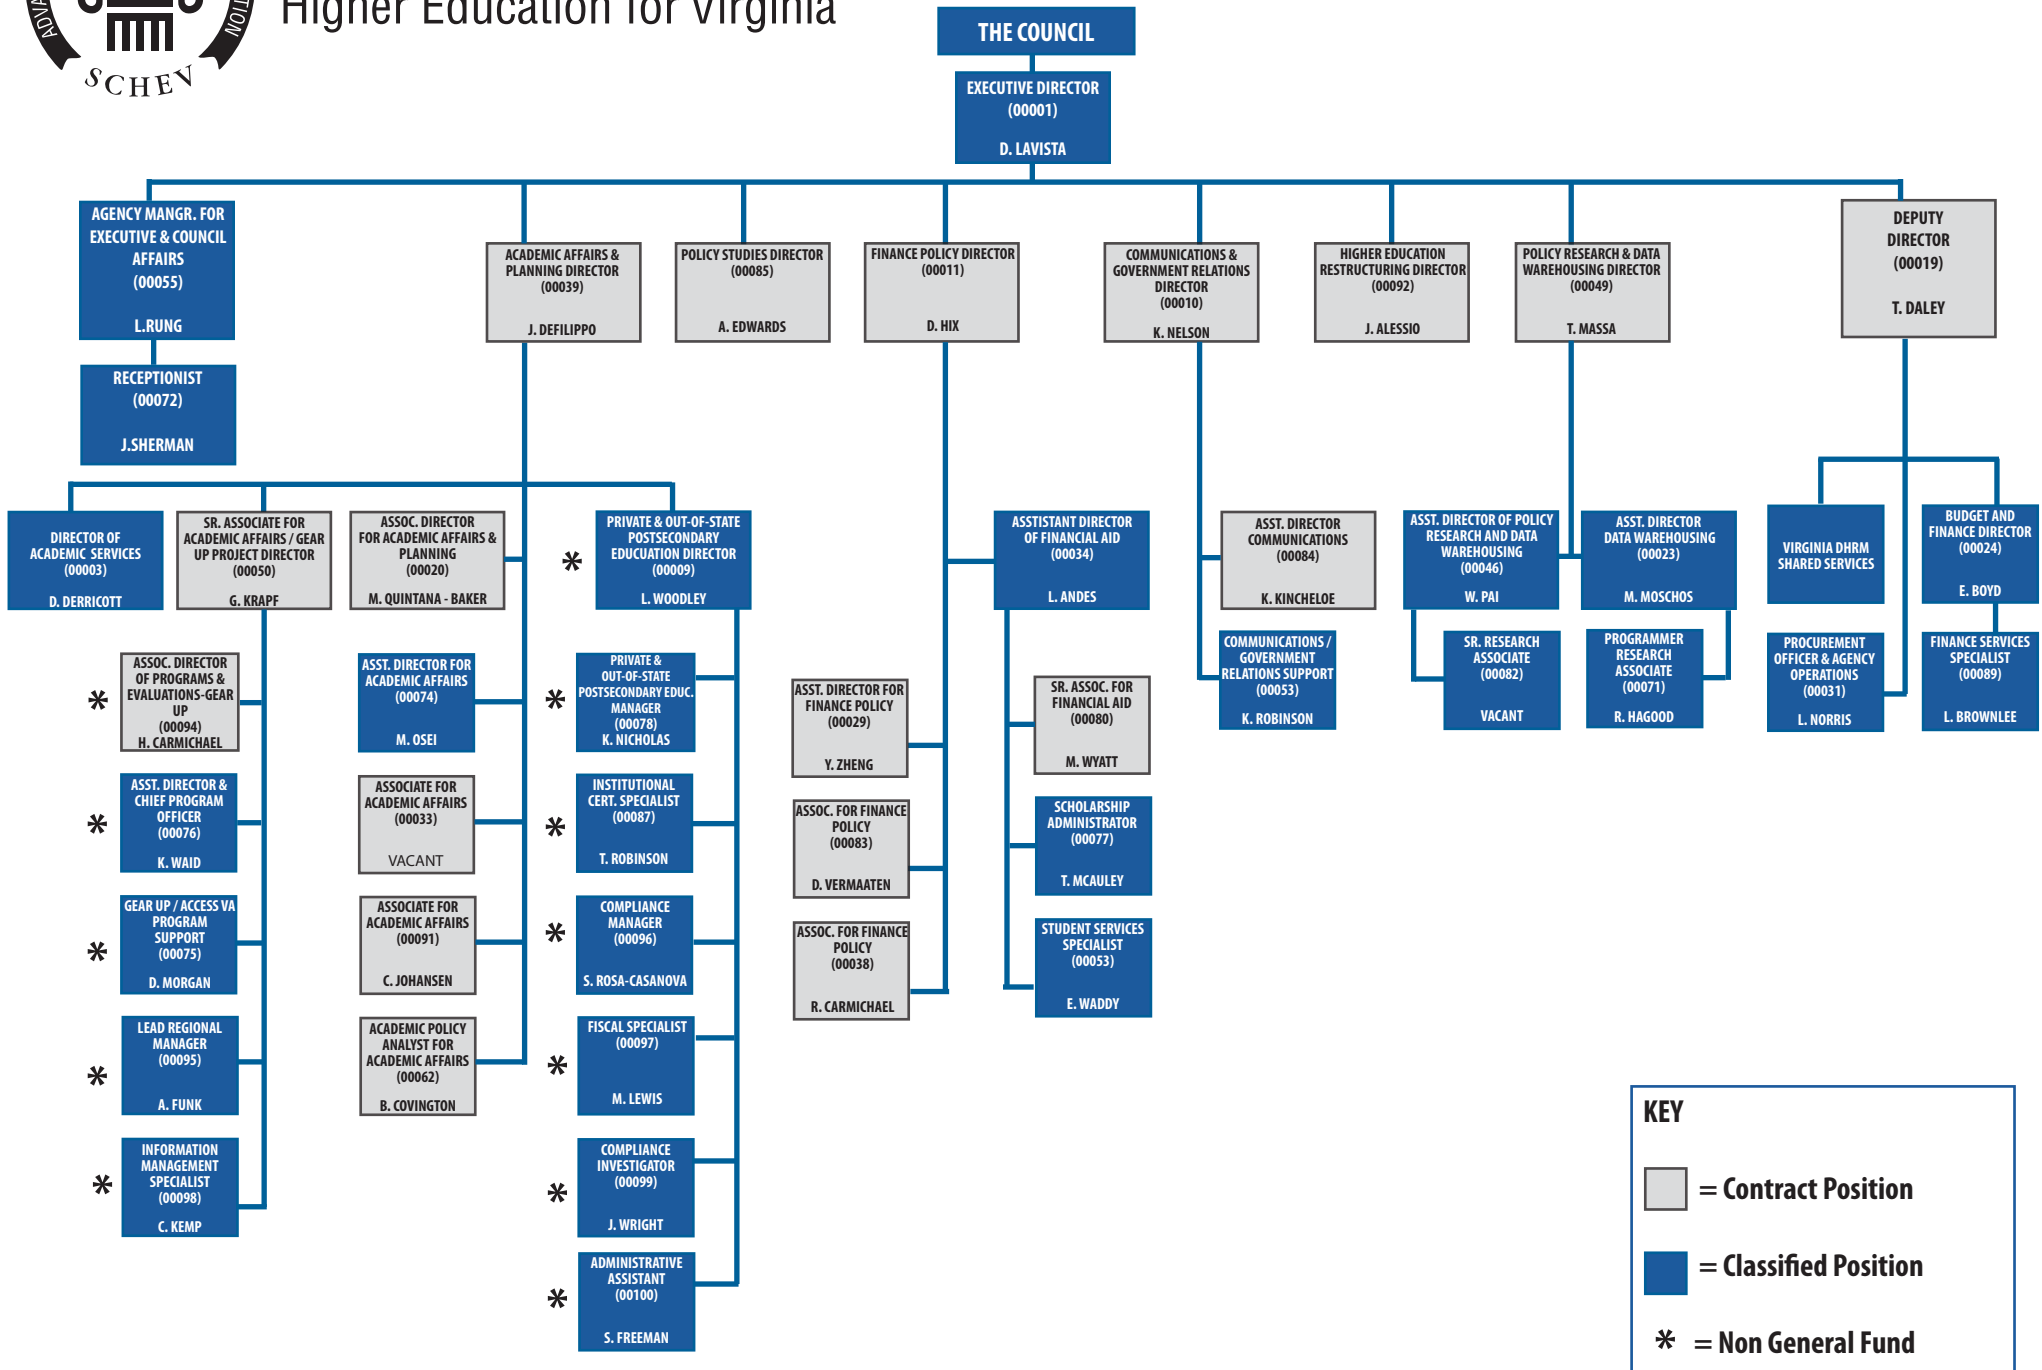

State Council of Higher Education for Virginia

KEY

- = Contract Position
- = Classified Position
- * = Non General Fund